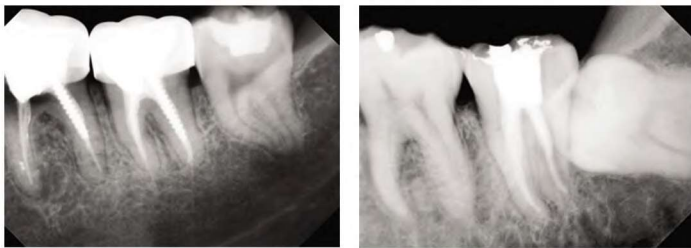

3 Sample Images